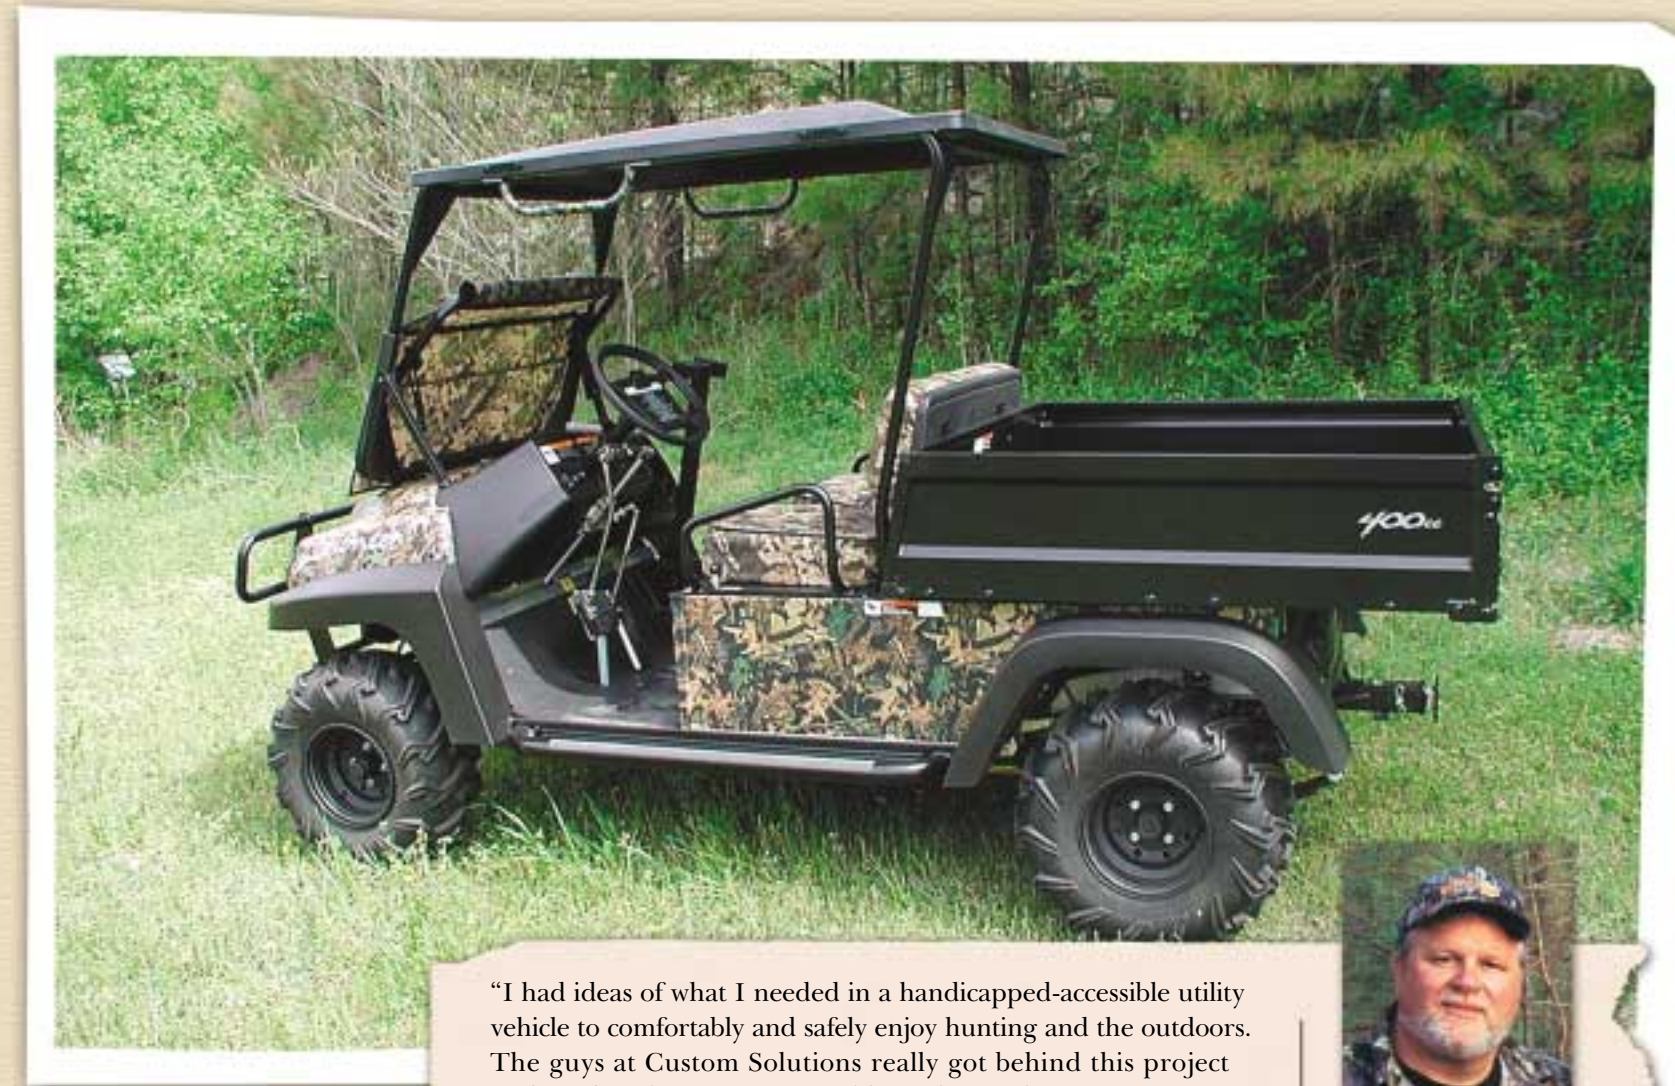

"I had ideas of what I needed in a handicapped-accessible utility vehicle to comfortably and safely enjoy hunting and the outdoors. The guys at Custom Solutions really got behind this project and made it happen. You couldn't ask for a better group of people to work with. We didn't just build a vehicle; we built a friendship.

"I work with disabled people all over the country, and in many cases, they don't have access to the outdoors. A vehicle like my custom Club Car could be a way for them to get out and really enjoy life."

Kirk Thomas, hunter, outdoorsman and National Coordinator of the National Wild Turkey Federation's Wheelin' Sportsmen program.

Wherever outdoor adventure takes you, Custom Solutions^{SM} can outfit your vehicle accordingly. Choose from these models, or let us design something unique to accommodate your specific outdoor activities. So, let your imagination go; your adventure is just beginning.